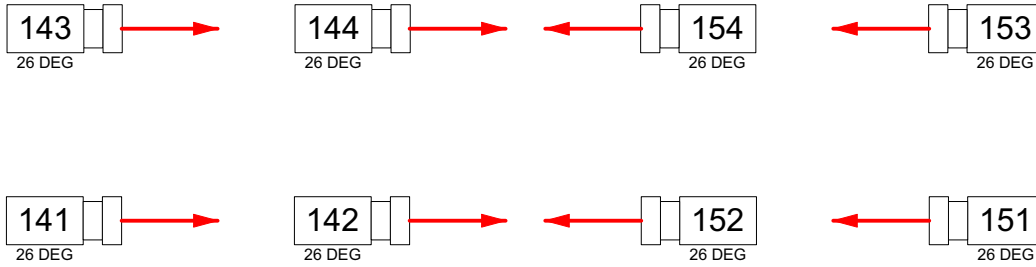

UPSTAGE CURTAIN

MIDSTAGE TRAVELLER