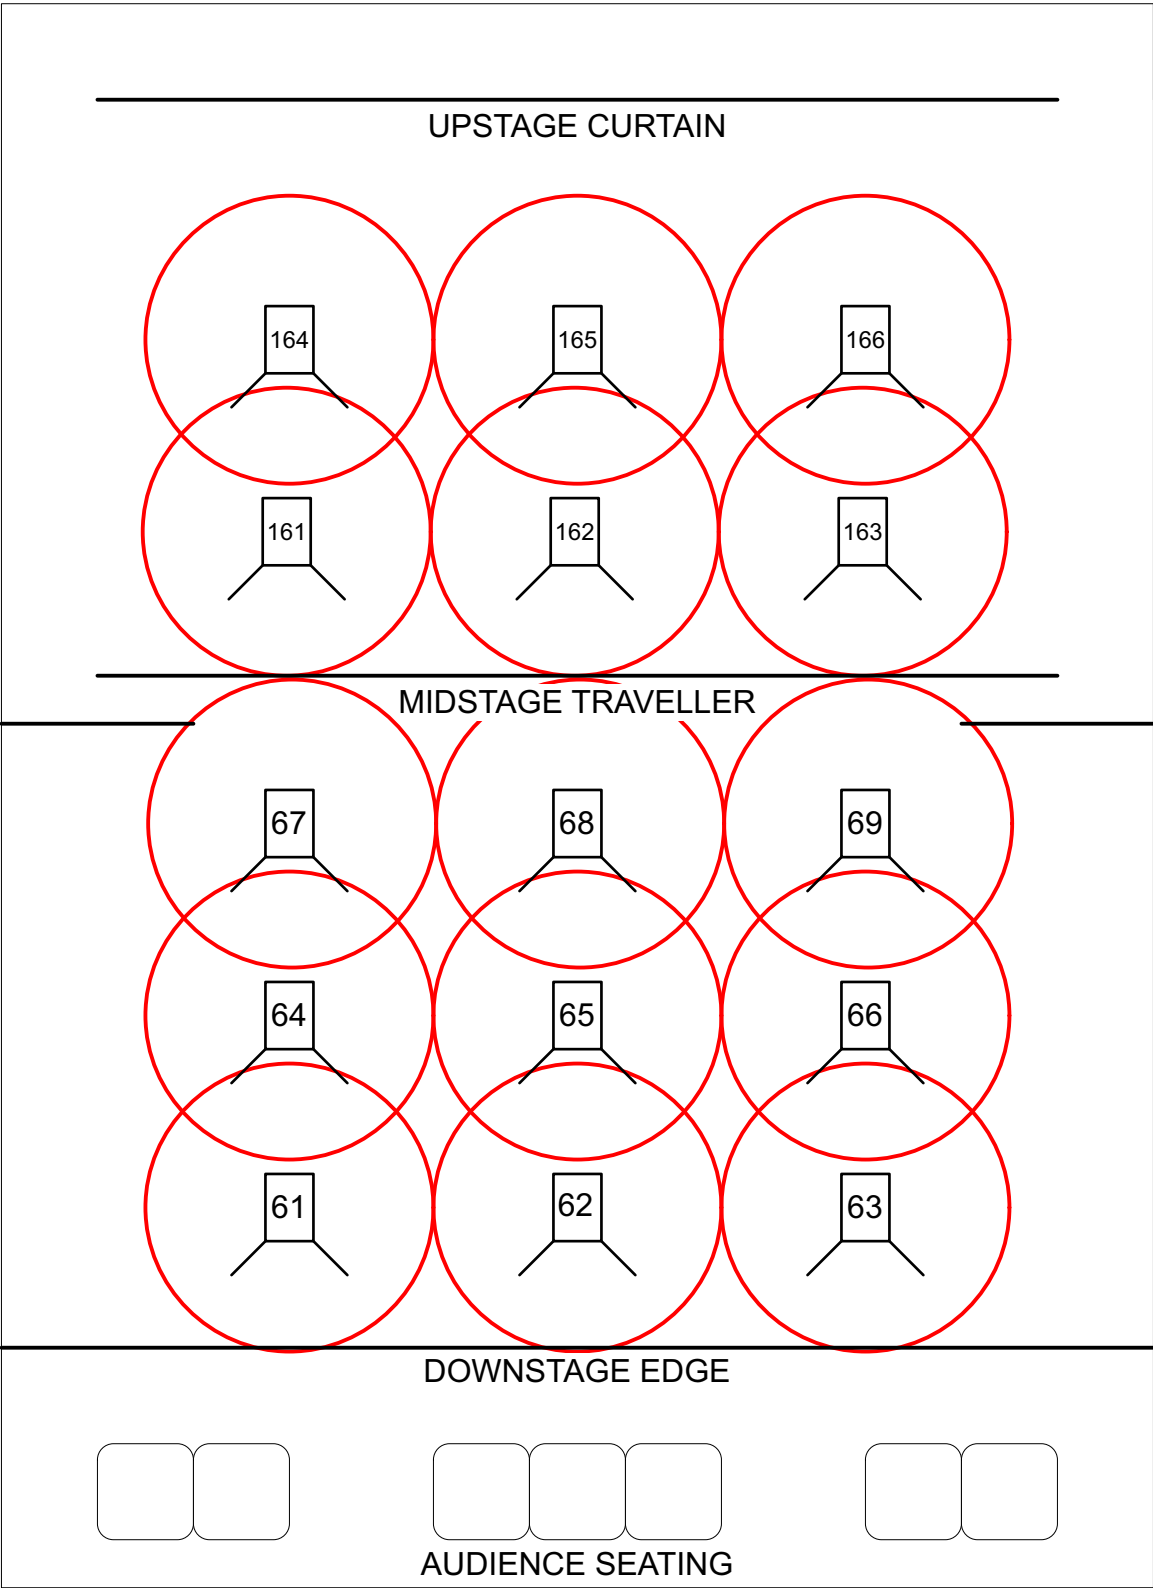

Z SPACE STEINDLER STAGE - MAGIC SHEET - NOTE: NOT TO SCALE
 SYSTEM - FRONTLIGHT 1 - 10
 INSTRUMENTS - S4 26 DEGREE
 UPDATED MARCH 17 2023

UPSTAGE CURTAIN

MIDSTAGE TRAVELLER

DOWNSTAGE EDGE

AUDIENCE SEATING

Z SPACE STEINDLER STAGE - MAGIC SHEET - NOTE: NOT TO SCALE
SYSTEM - BACKLIGHT CH 21 - 35
INSTRUMENTS - CHROMA Q COLOR ONE 100 X
UPDATED MARCH 17 2023

Z SPACE STEINDLER STAGE - MAGIC SHEET - NOTE: NOT TO SCALE
SYSTEM - DOWN POOLS CH 61 - 69 AND 161 TO 166
INSTRUMENTS - ALTMAN 2kW 8" FRESNEL
UPDATED MARCH 17 2023

UPSTAGE CURTAIN

MIDSTAGE TRAVELLER

DOWNSTAGE EDGE

AUDIENCE SEATING

Z SPACE STEINDLER STAGE - MAGIC SHEET - NOTE: NOT TO SCALE
SYSTEM - HIGHSIDES CH 41 - 46, 51 - 56, 141 - 144, 151 - 154
INSTRUMENTS - S4 36 DEGREE AND S4 26 DEGREE
UPDATED MARCH 17 2023

AUDIENCE SEATING

Z SPACE STEINDLER STAGE - MAGIC SHEET - NOTE: NOT TO SCALE
SYSTEM - CYCLORAMA 151 - 156, 161 - 165
INSTRUMENTS - PHILIPS COLORBLAZE 48" AND 72"
UPDATED MARCH 17 2023