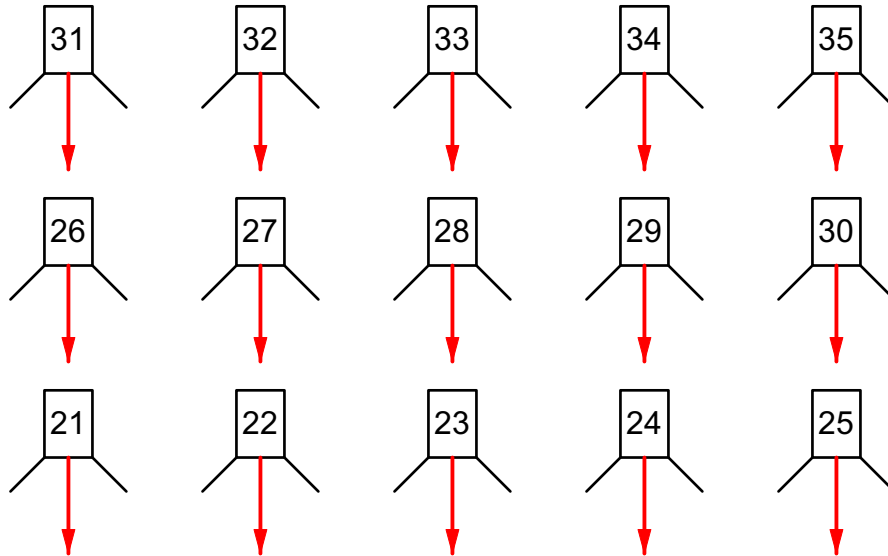

Z SPACE STEINDLER STAGE - MAGIC SHEET - NOTE: NOT TO SCALE
 SYSTEM - FRONTLIGHT 1 - 10
 INSTRUMENTS - S4 26 DEGREE
 UPDATED MARCH 17 2023

UPSTAGE CURTAIN

MIDSTAGE TRAVELLER

DOWNSTAGE EDGE

AUDIENCE SEATING

Z SPACE STEINDLER STAGE - MAGIC SHEET - NOTE: NOT TO SCALE
SYSTEM - BACKLIGHT CH 21 - 35
INSTRUMENTS - CHROMA Q COLOR ONE 100 X
UPDATED MARCH 17 2023

Z SPACE STEINDLER STAGE - MAGIC SHEET - NOTE: NOT TO SCALE
SYSTEM - DOWN POOLS CH 61 - 69 AND 161 TO 166
INSTRUMENTS - ALTMAN 2kW 8" FRESNEL
UPDATED MARCH 17 2023

UPSTAGE CURTAIN

MIDSTAGE TRAVELLER

DOWNSTAGE EDGE

AUDIENCE SEATING

Z SPACE STEINDLER STAGE - MAGIC SHEET - NOTE: NOT TO SCALE
SYSTEM - HIGHSIDES CH 41 - 46, 51 - 56, 141 - 144, 151 - 154
INSTRUMENTS - S4 36 DEGREE AND S4 26 DEGREE
UPDATED MARCH 17 2023