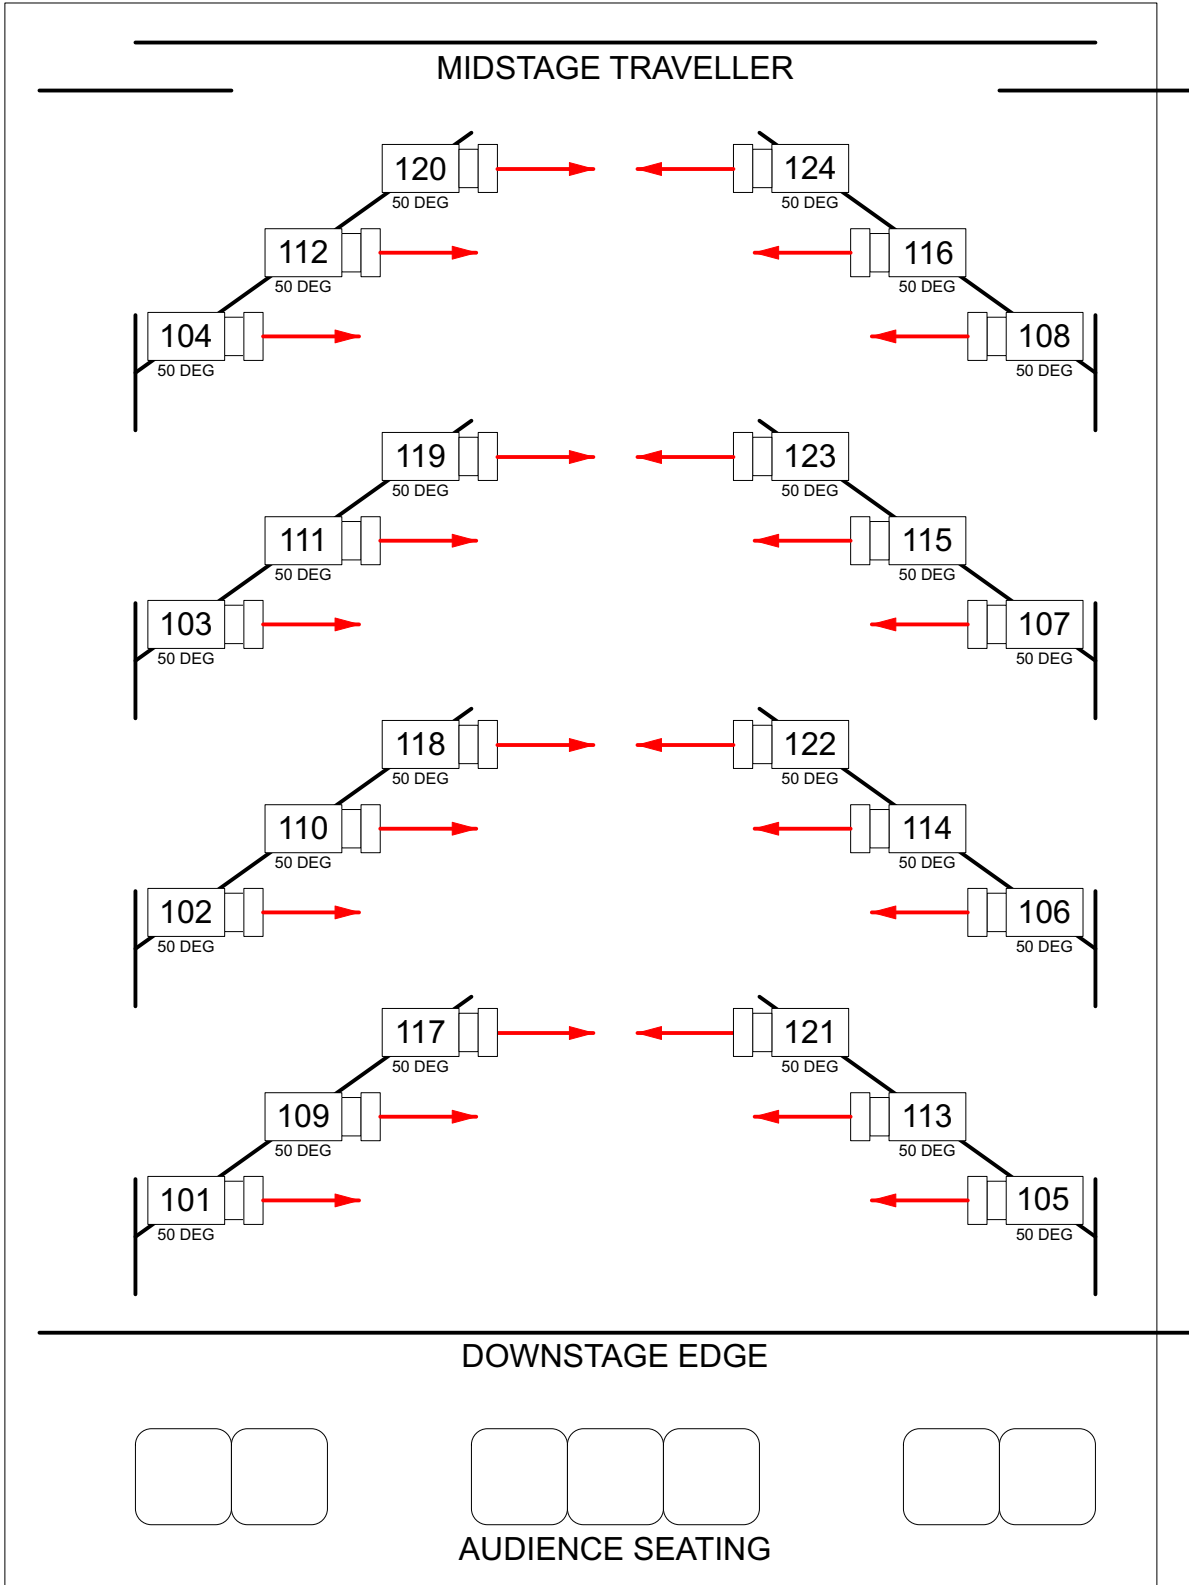

Z SPACE STEINDLER STAGE - MAGIC SHEET - NOTE: NOT TO SCALE
 SYSTEM - FRONTLIGHT 1 - 10
 INSTRUMENTS - S4 26 DEGREE
 UPDATED MARCH 17 2023

UPSTAGE CURTAIN

MIDSTAGE TRAVELLER

DOWNSTAGE EDGE

AUDIENCE SEATING

Z SPACE STEINDLER STAGE - MAGIC SHEET - NOTE: NOT TO SCALE
SYSTEM - BACKLIGHT CH 21 - 35
INSTRUMENTS - CHROMA Q COLOR ONE 100 X
UPDATED MARCH 17 2023

Z SPACE STEINDLER STAGE - MAGIC SHEET - NOTE: NOT TO SCALE
SYSTEM - DOWN POOLS CH 61 - 69 AND 161 TO 166
INSTRUMENTS - ALTMAN 2kW 8" FRESNEL
UPDATED MARCH 17 2023

UPSTAGE CURTAIN

MIDSTAGE TRAVELLER

DOWNSTAGE EDGE

AUDIENCE SEATING

Z SPACE STEINDLER STAGE - MAGIC SHEET - NOTE: NOT TO SCALE
SYSTEM - HIGHSIDES CH 41 - 46, 51 - 56, 141 - 144, 151 - 154
INSTRUMENTS - S4 36 DEGREE AND S4 26 DEGREE
UPDATED MARCH 17 2023

AUDIENCE SEATING

Z SPACE STEINDLER STAGE - MAGIC SHEET - NOTE: NOT TO SCALE
SYSTEM - CYCLORAMA 151 - 156, 161 - 165
INSTRUMENTS - PHILIPS COLORBLAZE 48" AND 72"
UPDATED MARCH 17 2023