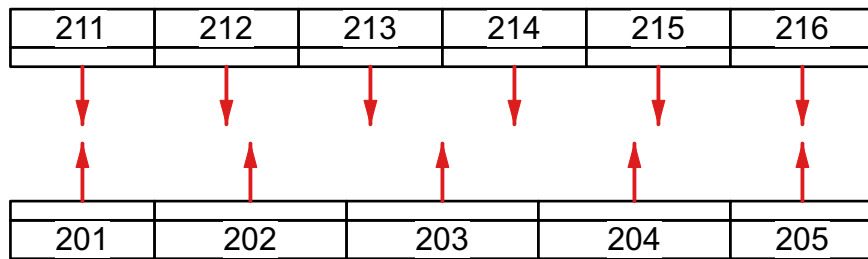

UPSTAGE CURTAIN

MIDSTAGE TRAVELLER

DOWNSTAGE EDGE

AUDIENCE SEATING

Z SPACE STEINDLER STAGE - MAGIC SHEET - NOTE: NOT TO SCALE
SYSTEM - HIGHSIDES CH 41 - 46, 51 - 56, 141 - 144, 151 - 154
INSTRUMENTS - S4 36 DEGREE AND S4 26 DEGREE
UPDATED MARCH 17 2023

Z SPACE STEINDLER STAGE - MAGIC SHEET - NOTE: NOT TO SCALE
 SYSTEM - BOOMS CH 101 - 124
 INSTRUMENTS - S4 50 DEGREE
 UPDATED MARCH 17 2023

UPSTAGE CURTAIN

UPPER CYC

LOWER CYC

MIDSTAGE TRAVELLER

DOWNSTAGE EDGE

AUDIENCE SEATING

Z SPACE STEINDLER STAGE - MAGIC SHEET - NOTE: NOT TO SCALE
SYSTEM - CYCLORAMA 151 - 156, 161 - 165
INSTRUMENTS - PHILIPS COLORBLAZE 48" AND 72"
UPDATED MARCH 17 2023